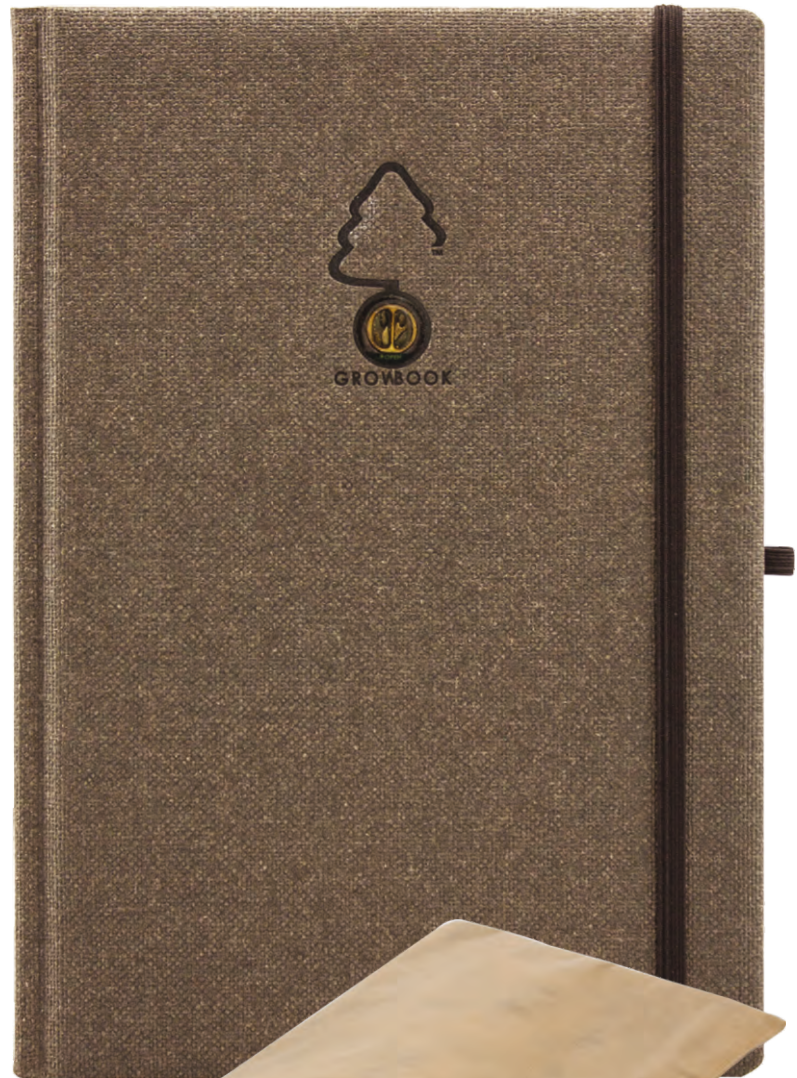

NOTES / NOTEBOOK

GROWBOOK

Dim. 17x24 cm
Dictando (ruled)

Maro

Dim. 17x24 cm
Dictando (ruled)

Beige

Dim. 17x24 cm
Dictando (ruled)

Verde