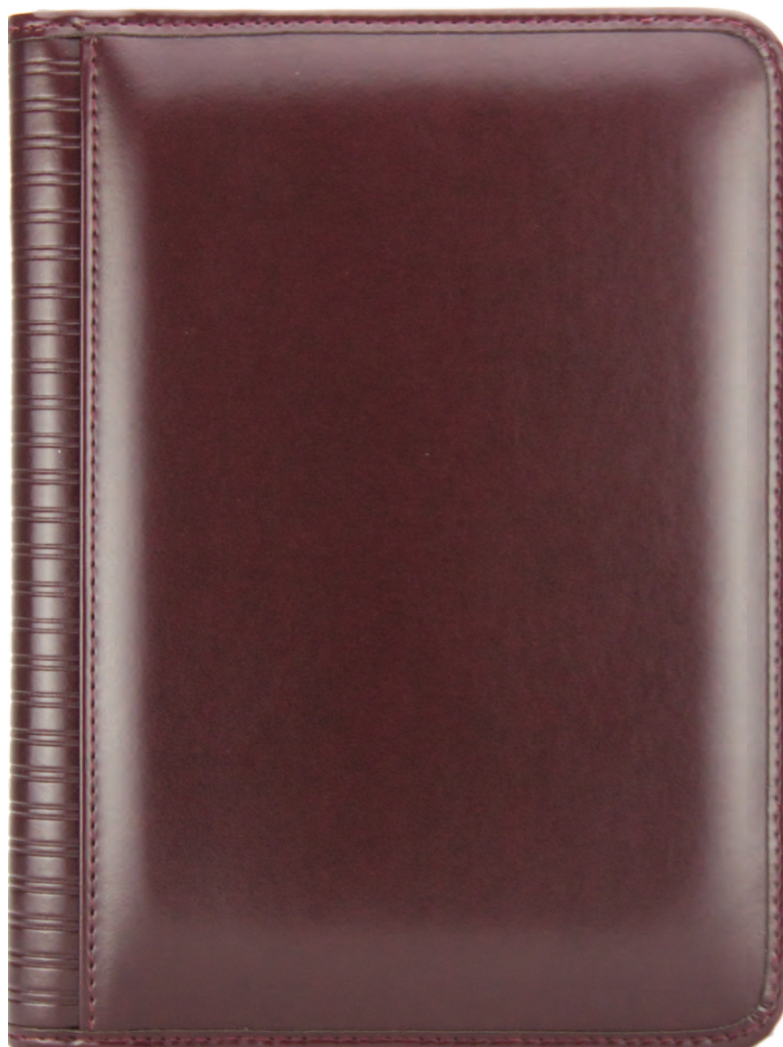

MADE IN ITALY

AGENDE LUX / DELUXE DIARIES

SELENA

R457A - 17x24 cm

Prugna

R457A - 17x24 cm

Blu

COD AGENDA